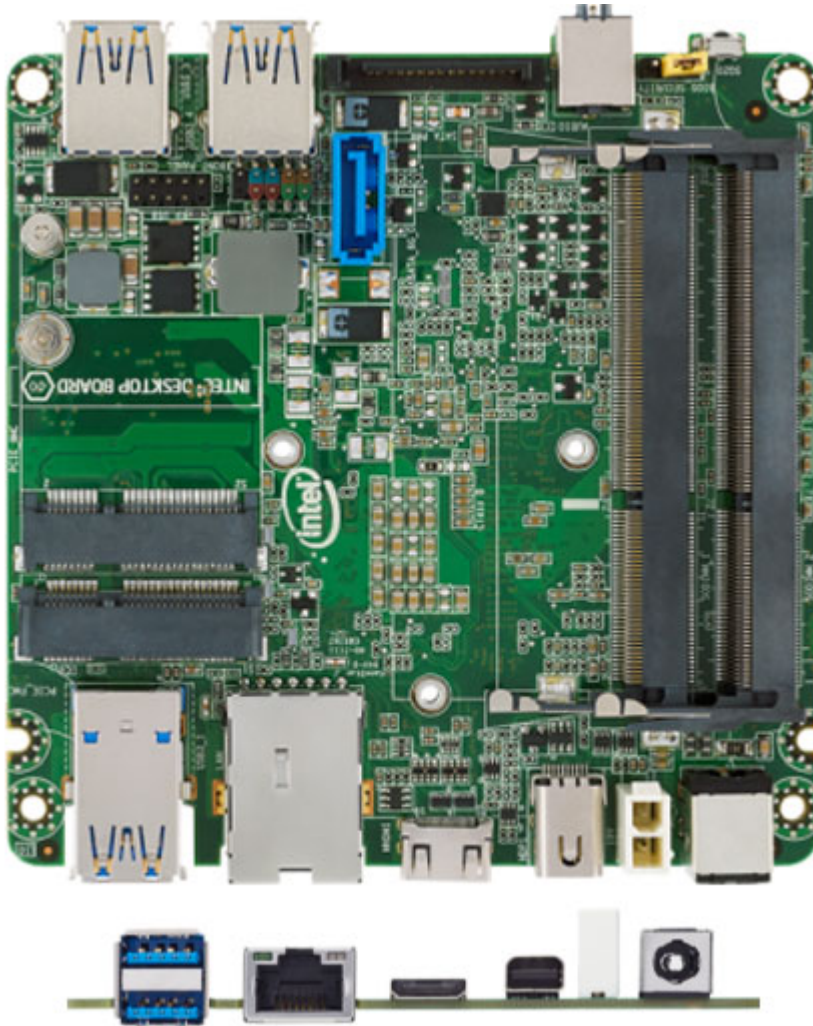

349.00 EUR  
incl. 19% VAT, plus [shipping](#)

- Intel Core i5 4250-U
- Intel QM87
- 1x mini HDMI, 1x mini dP !
- 2x Mini-PCIe

Support:  [Specifications](#)

Sleek, shiny, and with a smaller footprint than a wireless modem, the Intel® NUC with the 4th generation Intel® Core™ i5 processor is at home in your living room, your office, or your media center. The D54250WYB SKU of Intel NUC is equipped with Intel® Turbo Boost Technology 2.0, automatically allowing processor cores to safely run faster than the base operating frequency. It also includes Intel® Rapid Start Technology, ensuring you are quickly up and running, and Intel® Smart Connect Technology to keep you up to date at all times.

The Intel NUC comes complete with Intel® HD Graphics 5000 to ensure a brilliant HD experience, Intel® Quick Sync Video for fast video encoding, and DisplayPort 1.2\* for driving 4k displays. Couple this with a stereo/mic jack along with four USB 3.0 ports and an infrared sensor for your remote control, and you can create a home entertainment system, a gaming machine, a digital jukebox, or all of the above. You can immerse yourself in movies, TV, or games in 4 inches square without the need for discrete hardware. The Intel NUC: as small as a game controller, as powerful as a jackhammer.

#### Features :

- Intel QM87
- CPU: Intel Core i5-4250U, 2x 2.60GHz, 3MB Cache, 15W TDP
- RAM: 2x DDR3 SO-DIMM
- Extension: 1x PCIe Mini Card (shared, full-size), 1x PCIe Mini Card (half-size)
- External I/O: 1x Mini HDMI 1.4a, 1x Mini DisplayPort 1.2, 4x USB 3.0, 1x Gb LAN (Intel), 3x Audio
- Internal I/O: 2x USB 2.0, 1x mSATA 6Gb/s (shared)
- Graphics: Intel HD Graphics 5000